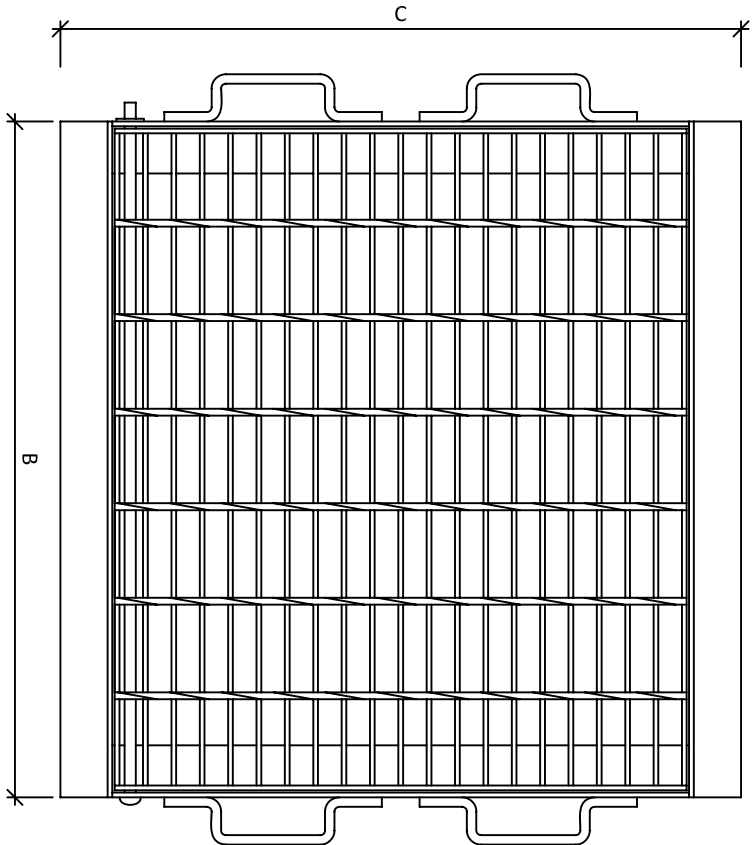

# PRODUCT DRAWING

SVC PRODUCT CODE	PRODUCT DESCRIPTION
	PIT GRATES

SVC PRODUCTS PTY LTD  
 38 Japaddy St, Mordialloc, Vic. 3195  
 Ph: 9580 6644 Fax: 9587 2805  
 sales@svc.net.au  
 www.svc.net.au  
 ABN 96 004 279 458

## PIT GRATES

• ALL GRATES HOT-DIP GALVANISED, LOCKED DOWN AND HINGED

PIT GRATES					
SVC CODE	PIT SIZE NOM. (A)	OVERALL FRAME (B)	OVERALL FRAME (C)	FRAME DEPTH (D)	OVERALL GRATE (E)
25.WSG44A	450 X 450	515	520	30	-
25.WSG44B	450 X 450	545	550	45	-
25.WSG44D	450 X 450	555	560	65	n/a
25.WSG66A	600 X 600	665	670	30	-
25.WSG66B	600 X 600	715	720	55	-
25.WSG66D	600 X 600	705	712	65	107
25.WSG69A	900 X 600	665	970	30	-
25.WSG69B	900 X 600	715	1020	55	-
25.WSG69D	900 X 600	705	1012	65	107
25.WSG99B	900 X 900	1005	1010	65	-
25.WSG99D	900 X 900	1005	1012	65	132