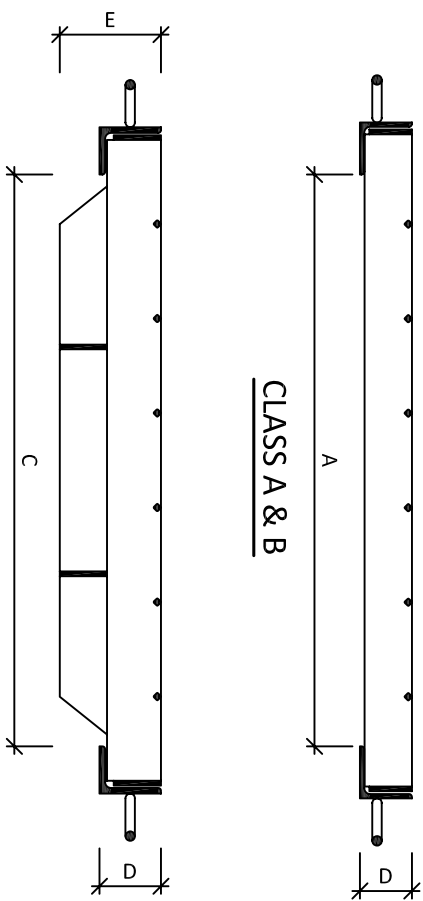

# PRODUCT DRAWING

SVC PRODUCT CODE	PRODUCT DESCRIPTION
	PIT GRATES

SVC PRODUCTS PTY LTD  
 38 Japaddy St, Mordialloc, Vic. 3195  
 Ph: 9580 6644 Fax: 9587 2805  
 sales@svc.net.au  
 www.svc.net.au  
 ABN 96 004 279 458

## PIT GRATES

• ALL GRATES HOT-DIP GALVANISED, LOCKED DOWN AND HINGED

PIT GRATES					
SVC CODE	PIT SIZE NOM. (A)	OVERALL FRAME (B)	OVERALL FRAME (C)	FRAME DEPTH (D)	OVERALL GRATE (E)
25.WSG44A	450 X 450	515	520	30	-
25.WSG44B	450 X 450	545	550	45	-
25.WSG44D	450 X 450	555	560	65	n/a
25.WSG66A	600 X 600	665	670	30	-
25.WSG66B	600 X 600	715	720	55	-
25.WSG66D	600 X 600	705	712	65	107
25.WSG69A	900 X 600	665	970	30	-
25.WSG69B	900 X 600	715	1020	55	-
25.WSG69D	900 X 600	705	1012	65	107
25.WSG99B	900 X 900	1005	1010	65	-
25.WSG99D	900 X 900	1005	1012	65	132